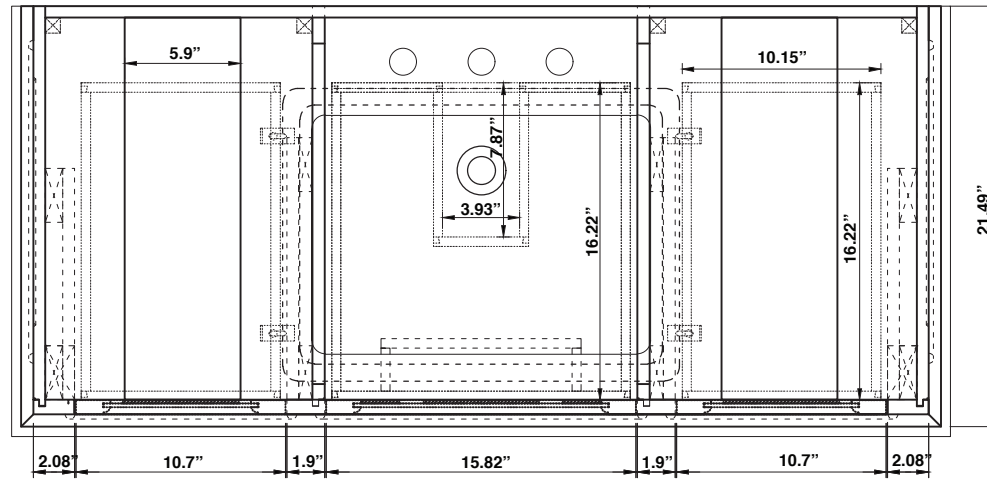

PHONE: (888) 487-4488 ext.2  
 EMAIL: CS@designelementusa.com  
 ADDRESS: 8715 Boston Pl  
 Rancho Cucamonga, CA 9130

**(Top View)**

**(Front View)**

**(Side View)**