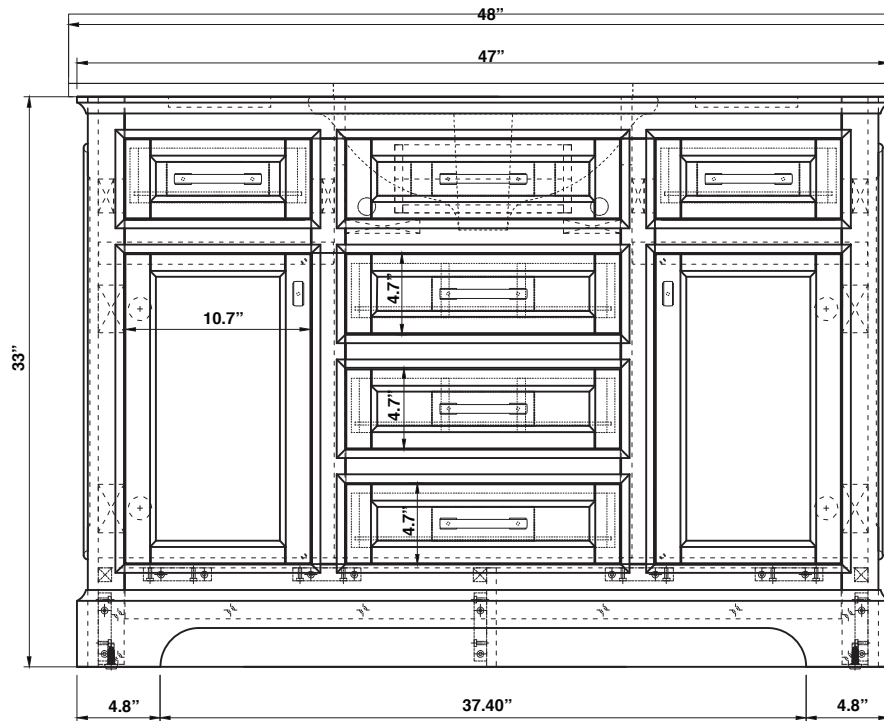

PHONE: (888) 487-4488 ext.2  
 EMAIL: CS@designelementusa.com  
 ADDRESS: 8715 Boston Pl  
 Rancho Cucamonga, CA 9130

**(Top View)**

**(Front View)**

**(Side View)**