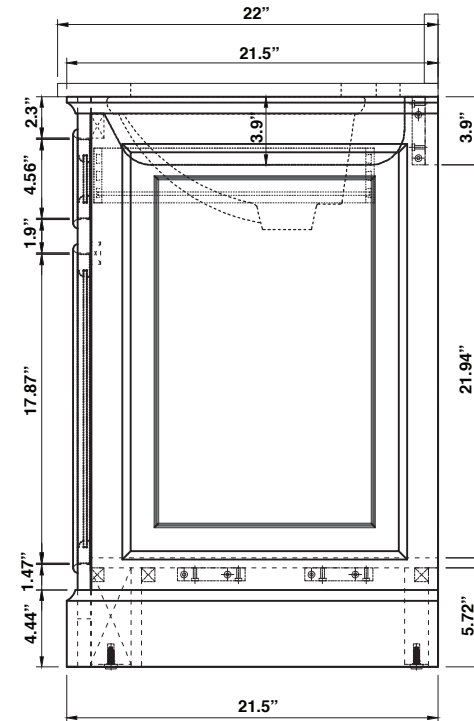

PHONE: (888) 487-4488 ext.2  
 EMAIL: CS@designelementusa.com  
 ADDRESS: 8715 Boston Pl  
 Rancho Cucamonga, CA 9130

**(Top View)**

**(Front View)**

**(Side View)**